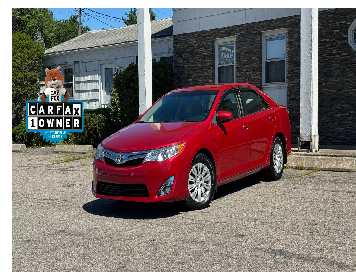

www.Allymotors.com

2013 Toyota Camry LE Sedan 4D

Stock #: 21-5601 **VIN:** 4T1BF1FK5DU688822
Mileage: 100,015 **Engine:** 4-Cyl, 2.5 Liter
Transmission: Automatic **Ext. Color:** Red

CITY: 25 mpg
HWY: 35 mpg

Gas MPG is based on EPA rating at time of manufacture.

COMFORT EQUIPMENT & ACCESSORIES

- Power Door Locks
- Air Conditioning
- CD/MP3 (Single Disc)
- Dual Air Bags
- FWD
- Power Steering
- Cruise Control
- Side Air Bags
- Daytime Running Lights
- Power Seat
- AM/FM Stereo
- Tilt Wheel
- F&R Head Curtain Air Bags
- Anti-Theft System
- Rear Spoiler
- Knee Air Bags
- Traction Control
- Keyless Entry
- Steel Wheels
- Stability Control
- Power Windows
- Automatic, 6-Spd
- ABS (4-Wheel)
- 4-Cyl, 2.5 Liter
- Bluetooth Wireless