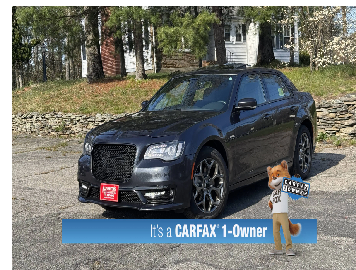

www.Allymotors.com

2016 Chrysler 300 300S Sedan 4D

Stock #: 21-5449   **VIN:** 2C3CCAGG8GH162014
Mileage: 102,284   **Engine:** V6, 3.6 Liter
Transmission: Automatic   **Ext. Color:** Gray

CITY: 18 mpg
HWY: 27 mpg

Gas MPG is based on EPA rating at time of manufacture.

COMFORT EQUIPMENT & ACCESSORIES

Power Door Locks	Tilt Wheel
Air Conditioning	F&R Head Curtain Air Bags
Dual Air Bags	Anti-Theft System
Panorama Roof	Hill Start Assist
Power Steering	Knee Air Bags
Heated Seats	Traction Control
Cruise Control	Beats Audio Group
AWD	Keyless Entry
Side Air Bags	SiriusXM Satellite
BeatsAudio Premium Sound	Bi-Xenon Headlamps
Daytime Running Lights	Stability Control
AM/FM Stereo	Fog Lights
Park Assist	Backup Camera
Parking Sensors	Power Windows
Dual Power Seats	Alloy Wheels

Business Hours

Monday 10:30 AM - 6:30 PM
Tuesday 10:30 AM - 6:30 PM
Wednesday 10:30 AM - 6:30 PM
Thursday 10:30 AM - 6:30 PM
Friday 10:30 AM - 6:30 PM
Saturday 11:00 AM - 5:00 PM

Call For Details: (774) 447-4442

GOOD or BAD Credits, Low Financing Available!

Prices for this vehicle as equipped do not include charges such as: License, Title, Registration Fees, State or Local Taxes, Finance Charges, Credit Investigation, Optional Credit Insurance, Physical damage or Liability Insurance, or Delivery Fees.