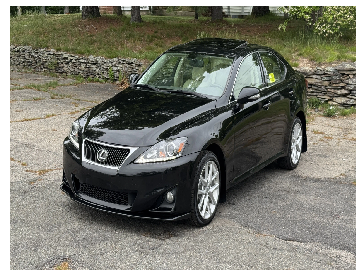

www.Allymotors.com

2013 Lexus IS IS 250 Sedan 4D

Stock #: 21-5592   **VIN:** JTHCF5C23D5062277
Mileage: 125,637   **Engine:** V6, 2.5 Liter
Transmission: Automatic   **Ext. Color:** Black

CITY: 21 mpg
HWY: 27 mpg

Gas MPG is based on EPA rating at time of manufacture.

COMFORT EQUIPMENT & ACCESSORIES

Power Door Locks	F&R Head Curtain Air Bags
Air Conditioning	Alarm System
Dual Air Bags	Rear Spoiler
Power Steering	Traction Control
Heated Seats	Premium Pkg Value Edition
CD/MP3 (Multi Disc)	Keyless Entry
Cruise Control	SiriusXM Satellite
AWD	Bi-HID Headlamps
Side Air Bags	Stability Control
Premium Sound	Fog Lights
Daytime Running Lights	Moon Roof
AM/FM Stereo	Backup Camera
Intuitive Park Assist	Power Windows
Dual Power Seats	Alloy Wheels
Tilt & Telescoping Wheel	Automatic, 6-Spd

AutoCheck Score
SIMILAR VEHICLES SCORE
87
71 - 85

Business Hours

Monday 10:30 AM - 6:30 PM
Tuesday 10:30 AM - 6:30 PM
Wednesday 10:30 AM - 6:30 PM
Thursday 10:30 AM - 6:30 PM
Friday 10:30 AM - 6:30 PM
Saturday 11:00 AM - 5:00 PM

Call For Details: (774) 447-4442

GOOD or BAD Credits, Low Financing Available!

Prices for this vehicle as equipped do not include charges such as: License, Title, Registration Fees, State or Local Taxes, Finance Charges, Credit Investigation, Optional Credit Insurance, Physical damage or Liability Insurance, or Delivery Fees.